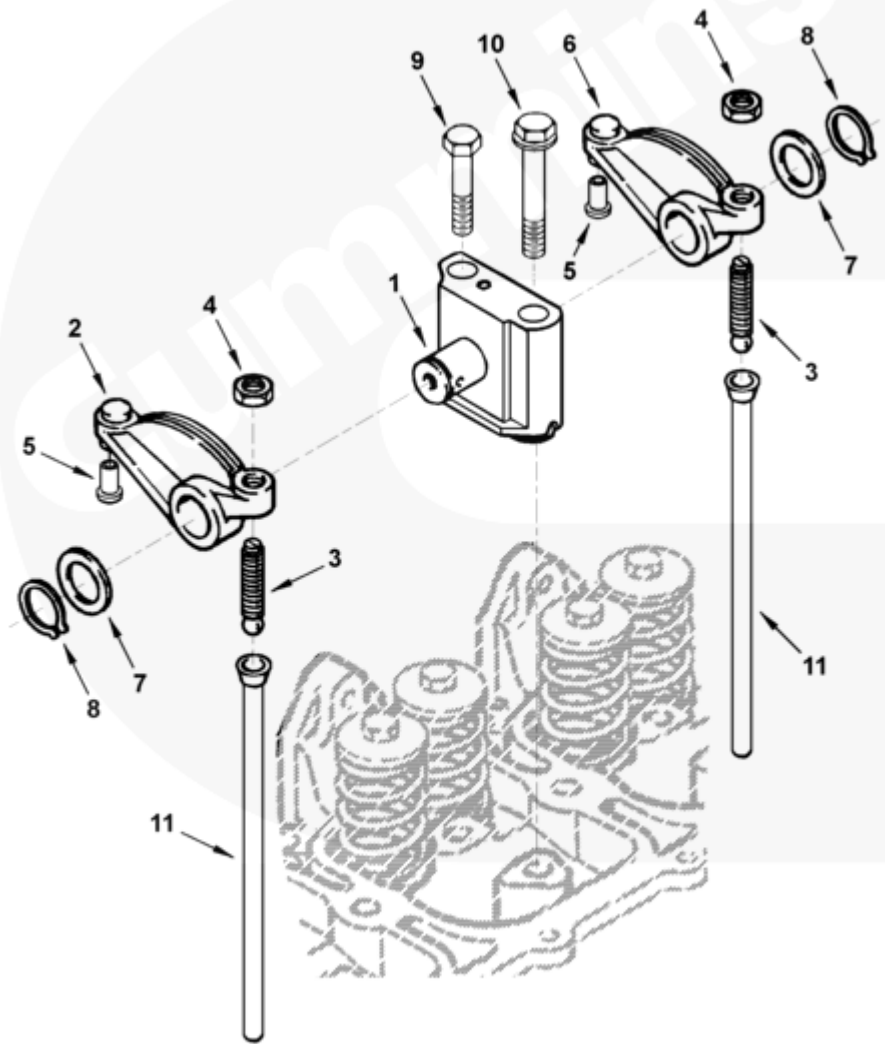

rh950ga

SMALL | MEDIUM | LARGE

Cart	Ref No	Part Number	Part Description	Required	Remarks
View My Cart					
		BP9710-04	Rocker Levers		Rocker Lever...(More)
					Engine Family: B Series
					Cylinders: 6
					P/N 3910815 can be used in
					place of 3939420.
<input type="checkbox"/>		3922488	Rocker Lever Shaft	6	
<input type="checkbox"/>	1	3911423	Rocker Lever Support	1	
		3922487	Rocker Lever Shaft	1	
	2	3910811	Rocker Lever	6	Intake